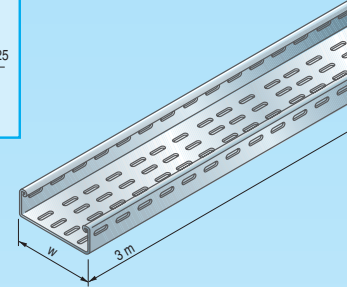

● Ref. available on stock :

409NNN
316 L

On request :

407NNN
304 L

411NNN
AG3

For width > 300 mm, we recommend to fit a fish plate on the bottom of the cable trays (see page 2-20).

BS T24

BS T48